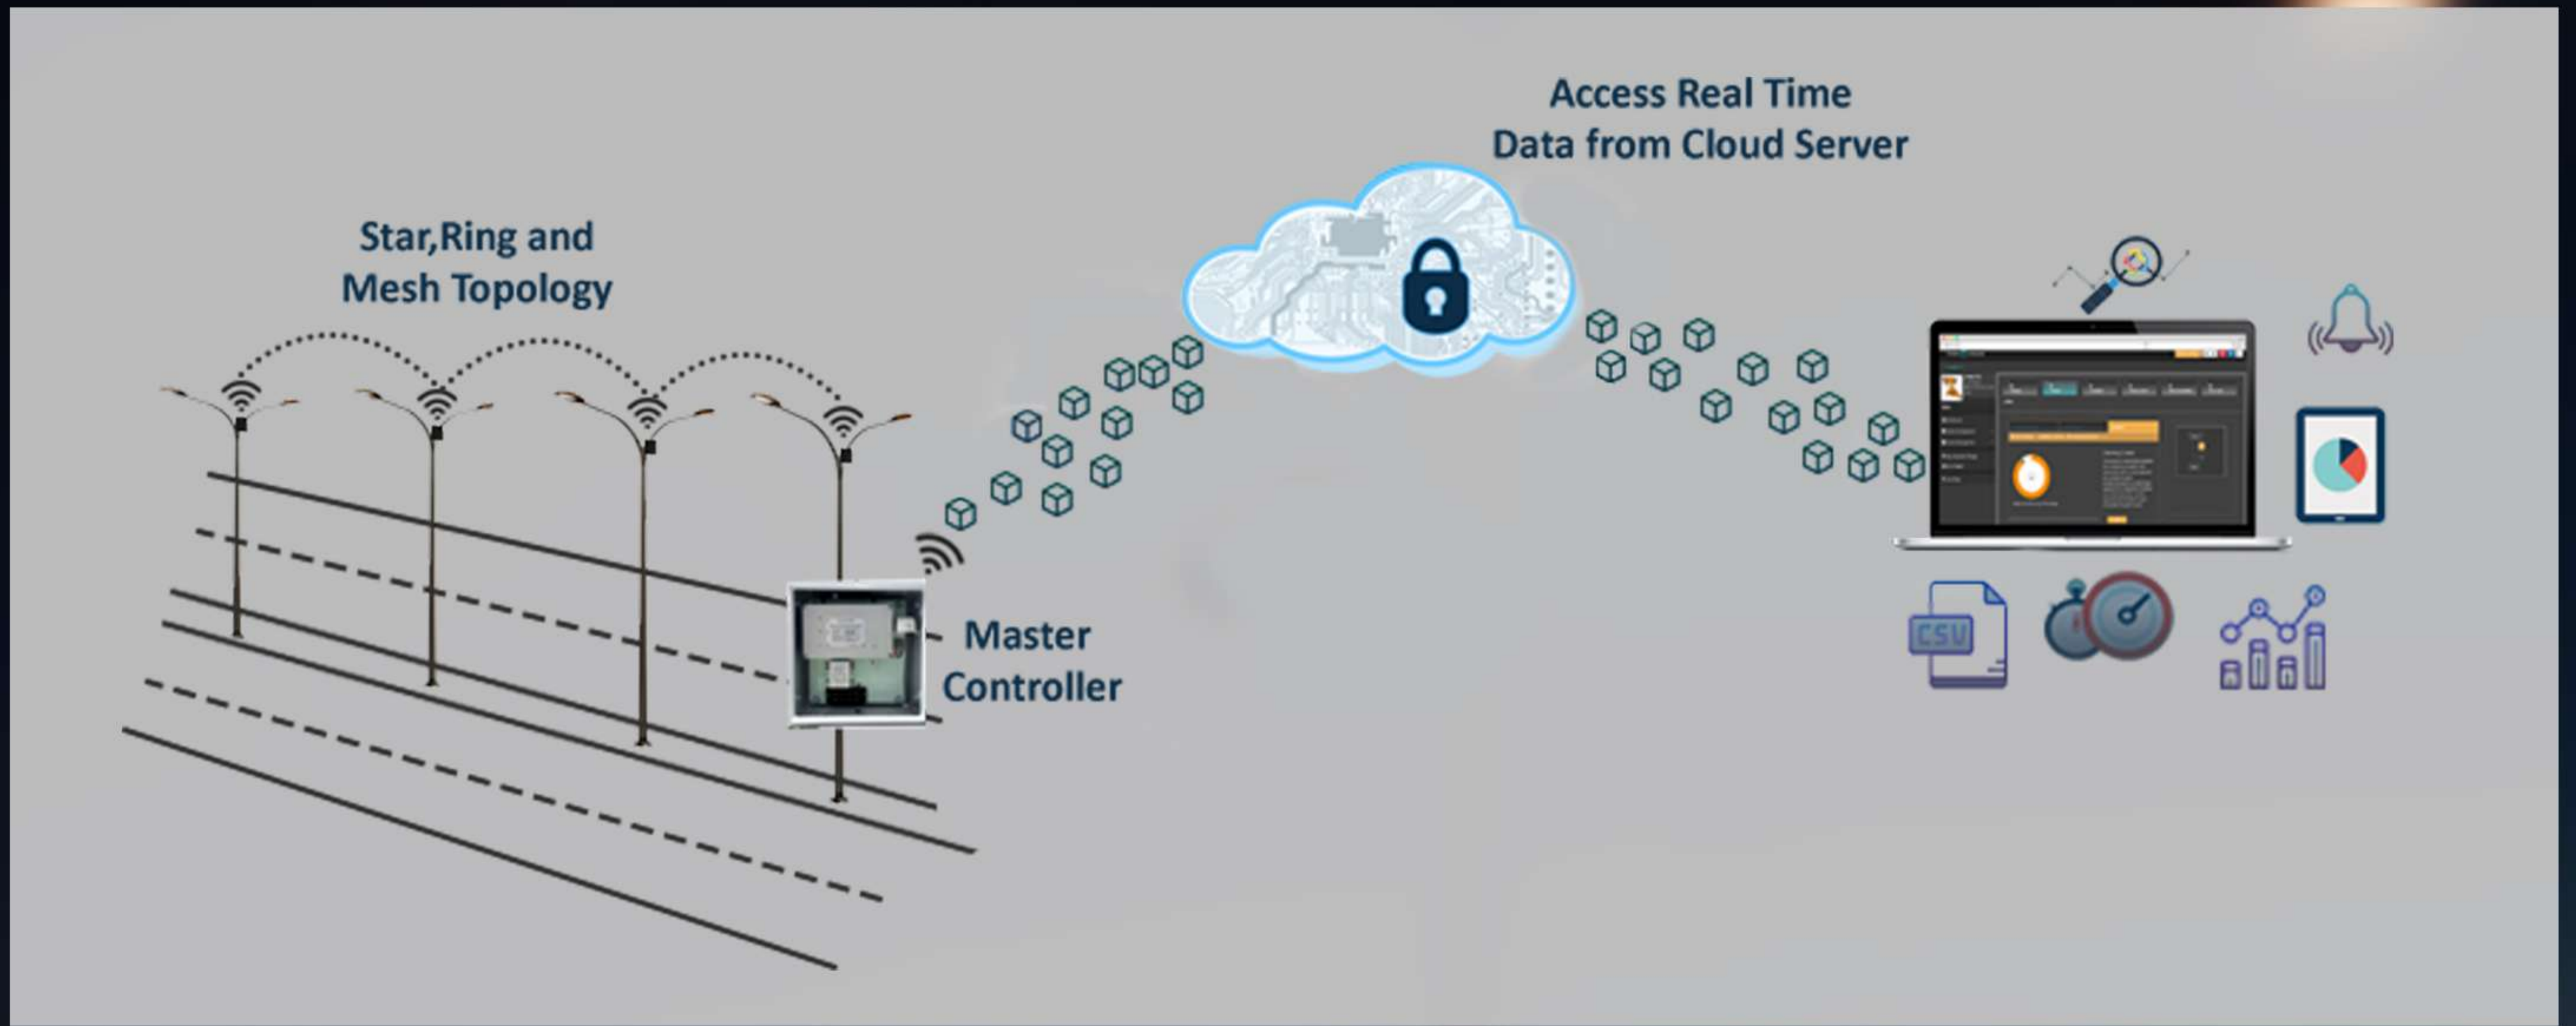

Smart Lighting Control For Cities Of Future.

Smart Street Light

Centralized

Control &

Management System

Functionality:-

Wireless solution for remote control, monitoring, scheduled, programmed and sensor based operation. Smart setup solution with Real Time diagnostic tools for monitoring street light behaviour. Online switching of power modules with control in group as well as individual level. Representation of all running electrical parameters, alerts, notification, system performance through an advanced Web Application in the form of graphs, tables and Intelligent Dashboard. Instant alerts for faults in the application and in the form of SMS for critical alerts. Scheduled based auto generation of reports and auto mailing facility. Fully customized solution for hierarchy of access and security levels. Integration of advanced Data Analytical tools for analysis and forecasting.

Hardware Technicalities:-

- ★ GPRS/GSM based Data Acquisition modules with LoRA based RF Transceivers(Wireless-Dimming).
- ★ Multiple Channel Relay control boards for controls with provision of multiple IO.
- ★ Integration for additional sensors and potential free inputs.

Enelytix Suite:-

Enelytix is more efficient with cloud-based-Server solution hosted at our server with world wide access. The Software can be installed and commissioned on customer's or 3rd party cloud or local servers. Support and software updates after commissioning exclusively by Tronixware or verified partners based on Customer Support Agreement. Cloud hosting requires deeper training, more qualified staff and in-house IT services to handle database hosting and system programming, thus we suggest to opt for our cloud services.